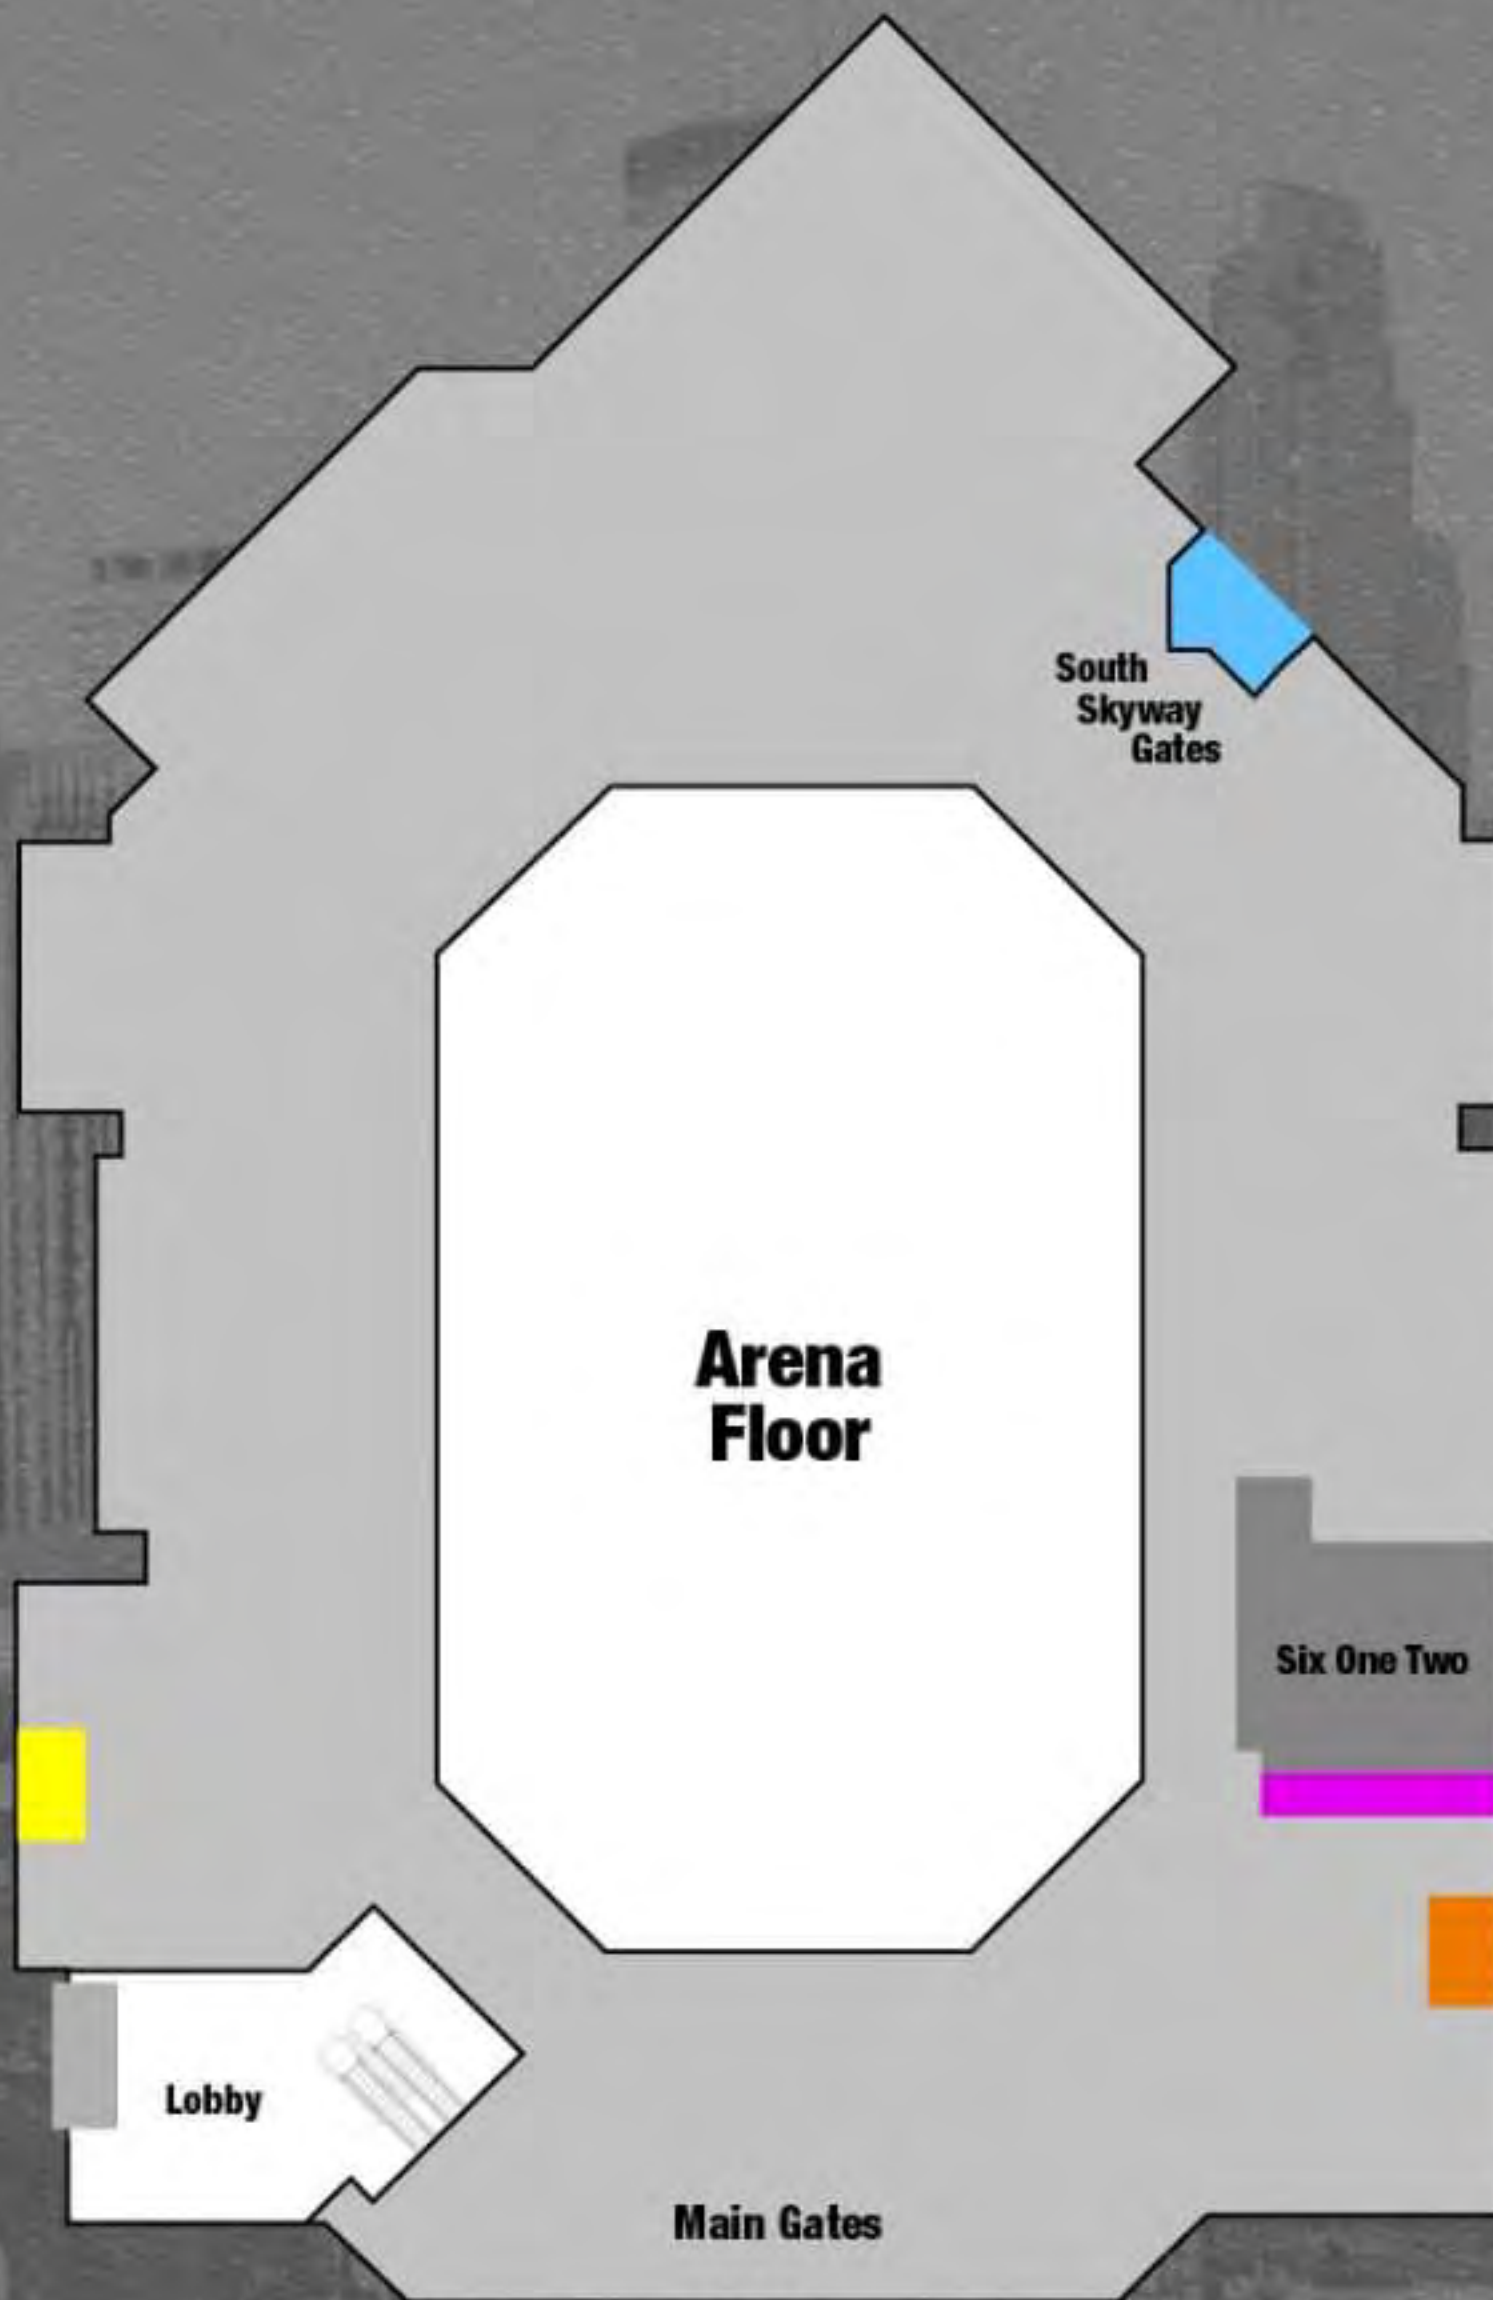

TARGET  CENTER

KNOW BEFORE YOU GO

BIG TEN WOMEN'S
BASKETBALL TOURNAMENT
CHAMPIONSHIP GAME

THE DOOR TIME FOR SESSION 7 HAS BEEN CHANGED

Doors will open at 9:00 AM.

SIX ONE TWO WILL BE OPEN

Six One Two, located on the Skyway level, will be open as an entrance for our premium, suite level and reserved seating guests.

ARENA ENTRANCE POINT INFORMATION

We've provided arena entrance information and visuals to improve your entry experience.

FOR MORE INFORMATION REGARDING THE SKYWAY, PLEASE VISIT SKYWAYACCESS.COM

N 7TH ST

N 1ST AVE

2ND AVE N

N 6TH ST

TARGET CENTER ARENA ENTRANCES

Mayo Clinic Skyway Entrance

The Mayo Clinic Skyway Entrance crosses over N 1st Ave. This entrance connects Target Center to Mayo Clinic Square. This entrance leads to our Main Gates.

Six One Two Premium Entrance

Six One Two will be open for our premium and suite level guests. This entrance is NOT open for guests with reserved or general admission seats.

South Skyway Entrance

The South Skyway Entrance is located at the intersection of 2nd Ave N and N 7th St. This entrance connects Target Center to nearby parking ramps. This entrance leads to our South Skyway Gates.