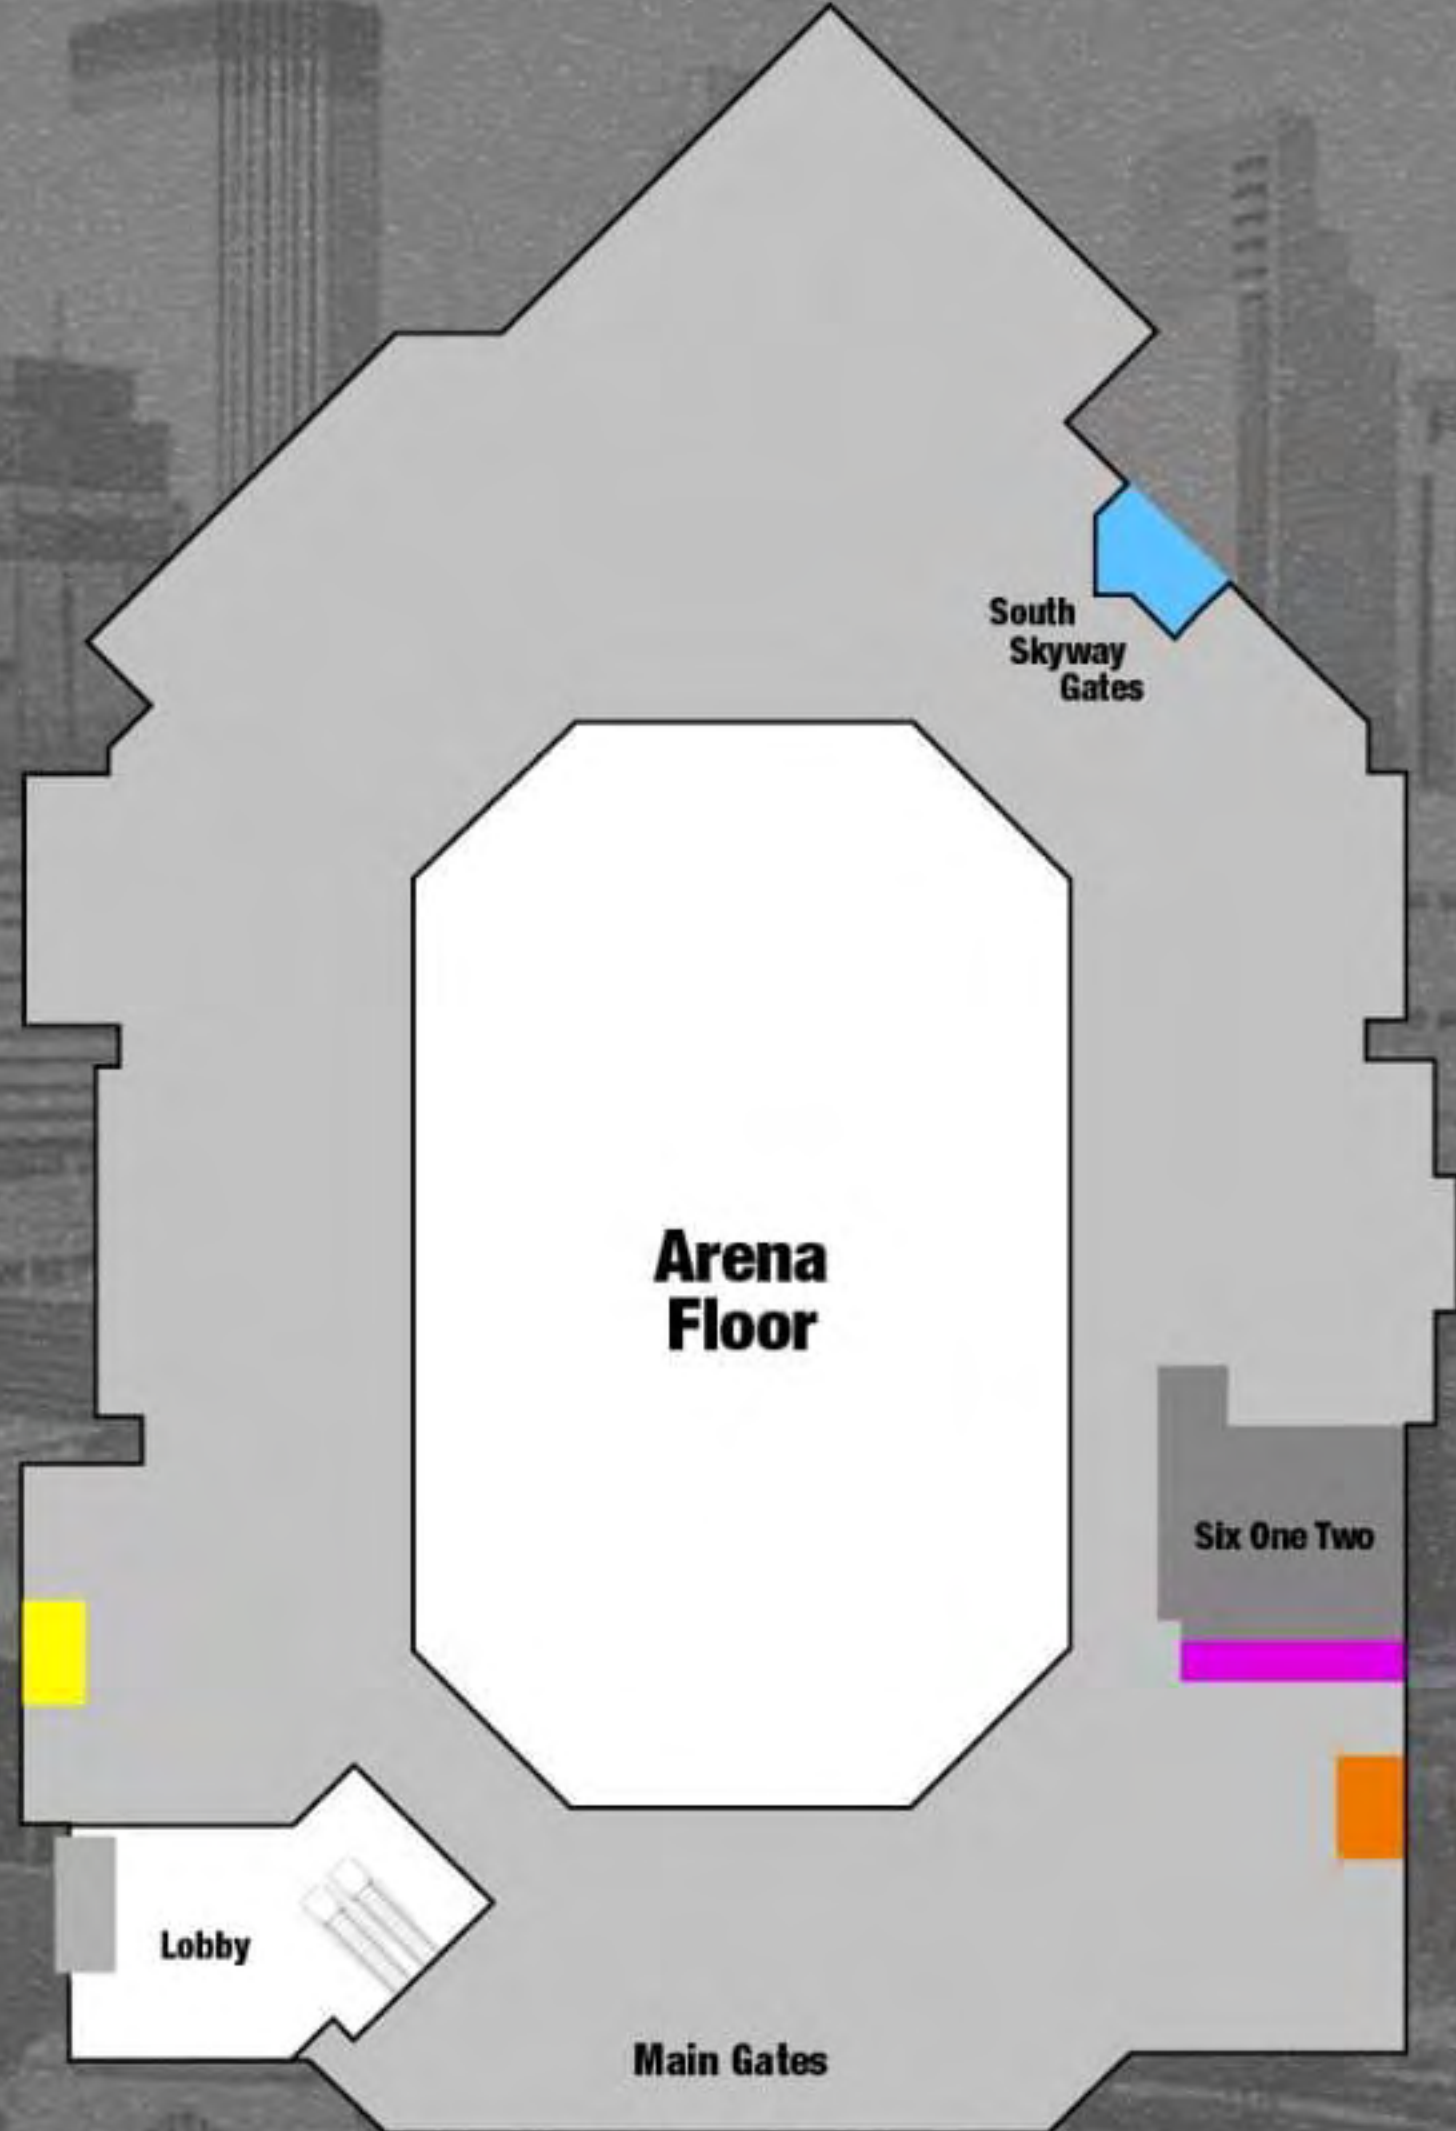

TARGET  CENTER

KNOW BEFORE YOU GO

BIG TEN WOMEN'S
BASKETBALL TOURNAMENT
CHAMPIONSHIP GAME

THE DOOR TIME FOR SESSION 7 HAS BEEN CHANGED

Doors will open at 9:00 AM.

SIX ONE TWO WILL BE OPEN

Six One Two, located on the Skyway level, will be open as an entrance for our premium, suite level and reserved seating guests.

ARENA ENTRANCE POINT INFORMATION

We've provided arena entrance information and visuals to improve your entry experience.

FOR MORE INFORMATION REGARDING THE SKYWAY, PLEASE VISIT SKYWAYACCESS.COM

N 7TH ST

N 1ST AVE

2ND AVE N

N 6TH ST

TARGET CENTER ARENA ENTRANCES

Mayo Clinic Skyway Entrance

The Mayo Clinic Skyway Entrance crosses over N 1st Ave. This entrance connects Target Center to Mayo Clinic Square. This entrance leads to our Main Gates.

ABC Ramp Skyway Entrance

The ABC Ramp Skyway Entrance is located near the corner of 2nd Ave N and N 6th St. This entrance connects Target Center to nearby parking ramps. This entrance leads to our Main Gates.